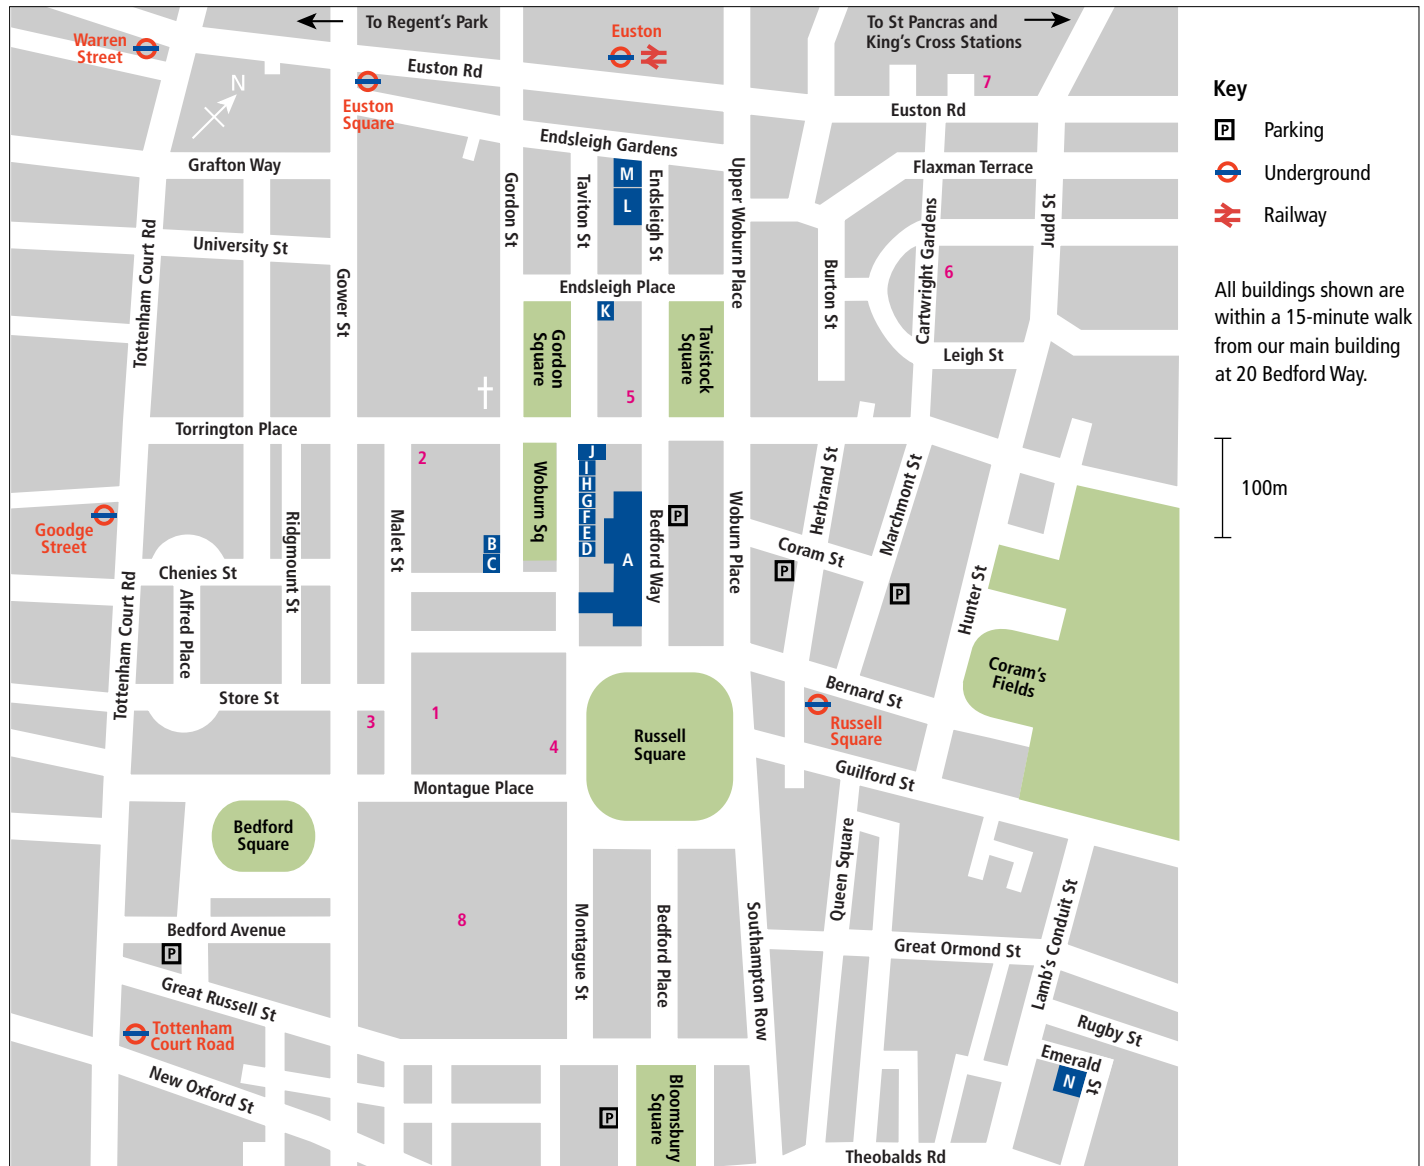

## Campus map

### IOE main building

**A** 20 Bedford Way (including Library)

**D/I** 10 and 18 Woburn Square  
Social Science Research Unit (SSRU)

**J** 55–59 Gordon Square  
Centre for Longitudinal Studies (CLS), National Research and Development Centre for Adult Literacy and Numeracy (NRDC), Department of Quantitative Social Science

### University of London

- 1** Senate House (including Library)
- 2** Students' Union
- 3** Health Centre
- 4** Careers Advice Service
- 5/6** Halls of Residence
- Landmarks**
- 7** British Library
- 8** British Museum